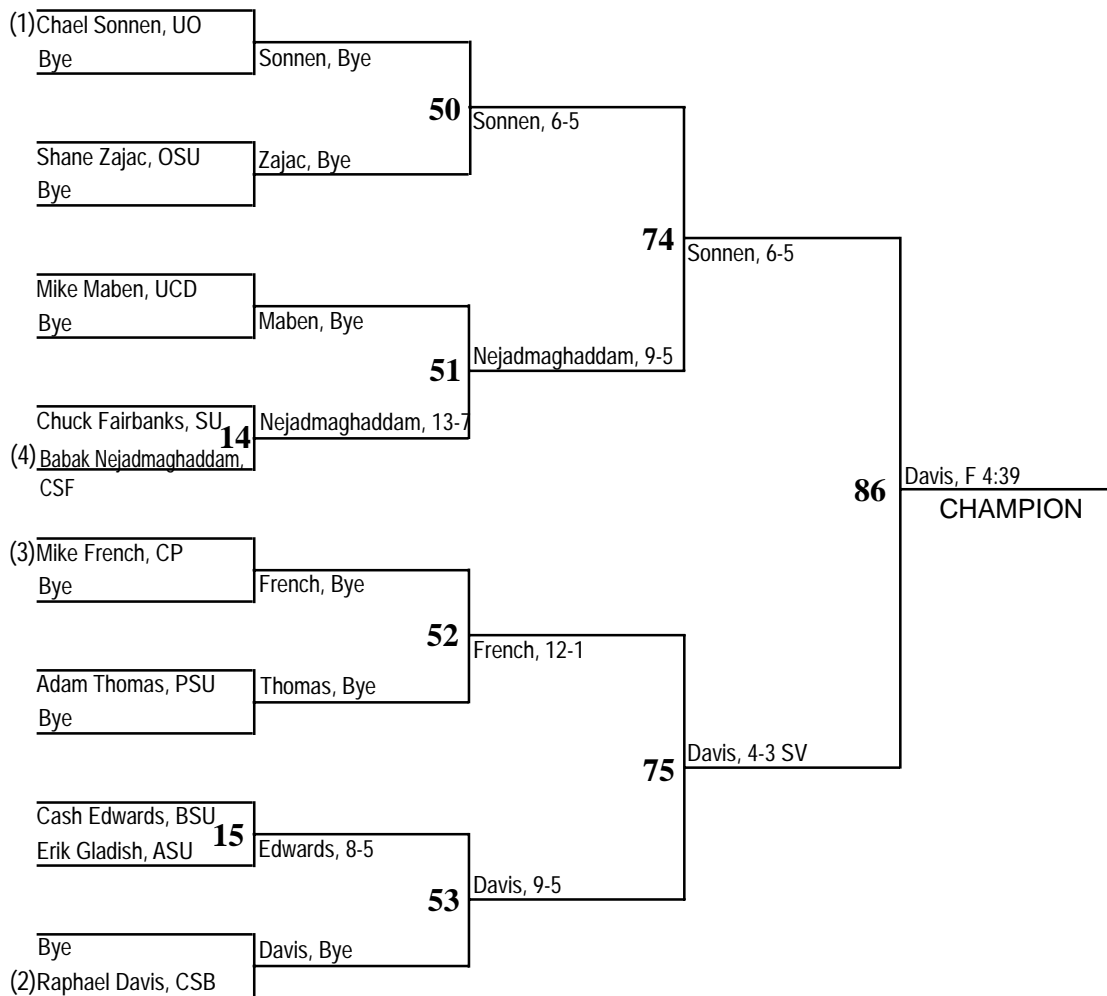

Burnham Pavilion • Stanford University • February 27-28

SATURDAY 12:00 P.M.
PIGTAILS AND QUARTERFINALS

SATURDAY 7:00 P.M.
SEMIFINALS

SUNDAY 6:00 P.M.
FINALS

197 pounds

Pacific-10 Wrestle-backs

SATURDAY 7:00 P.M.