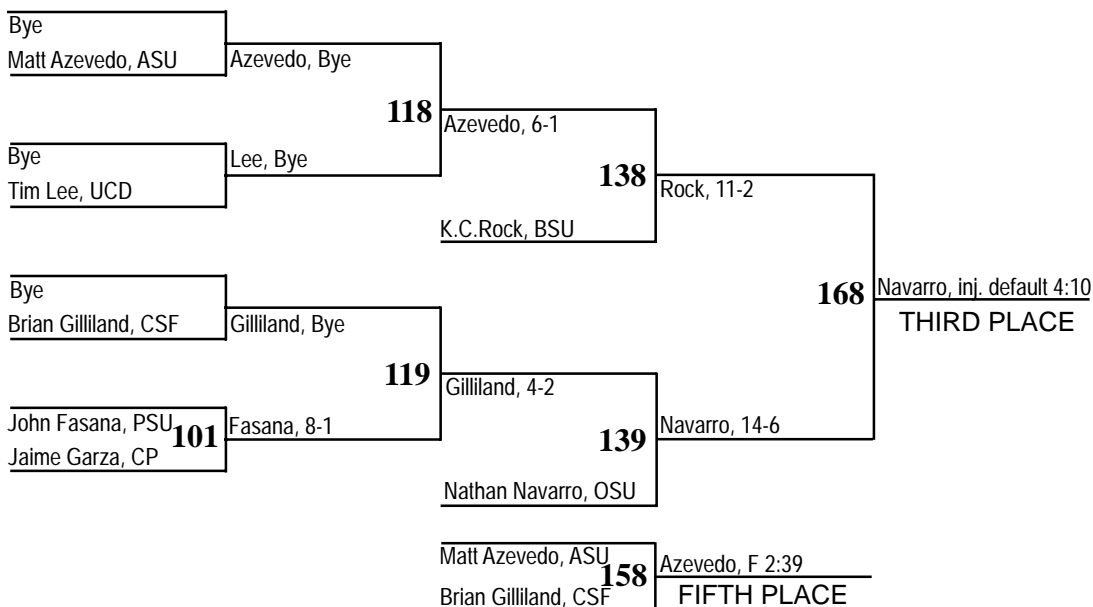

SATURDAY 7:00 P.M.

SUNDAY 12:00 P.M.

SUNDAY 6:00 P.M.