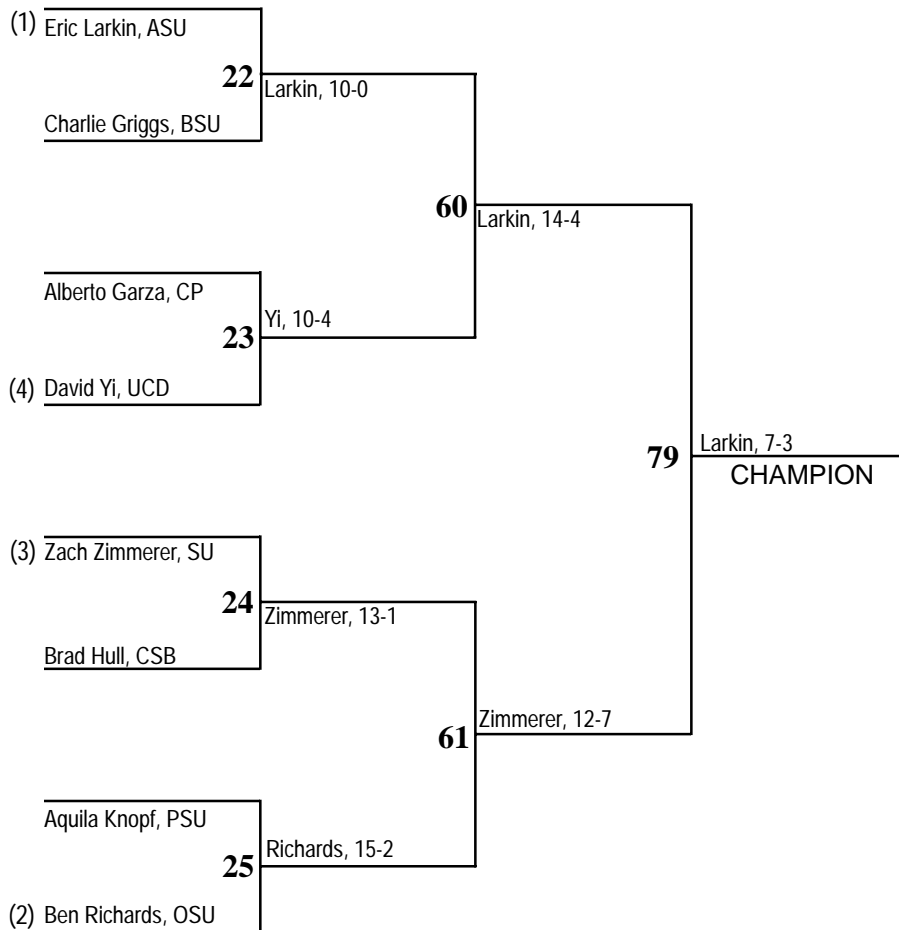

Pacific-10 Wrestle-backs