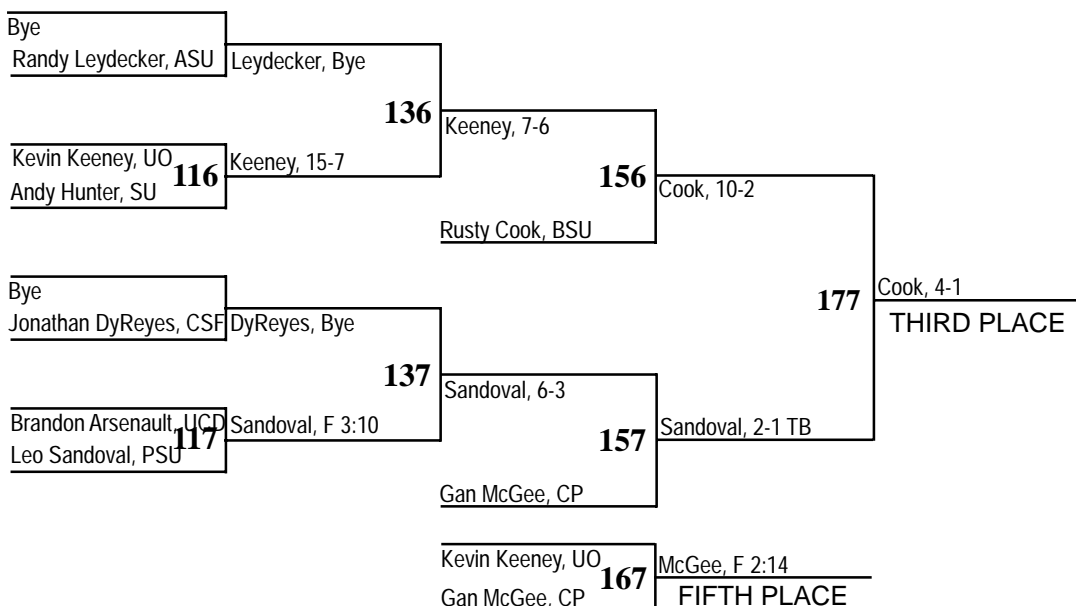

SATURDAY 7:00 P.M.

SUNDAY 12:00 P.M.

SUNDAY 6:00 P.M.