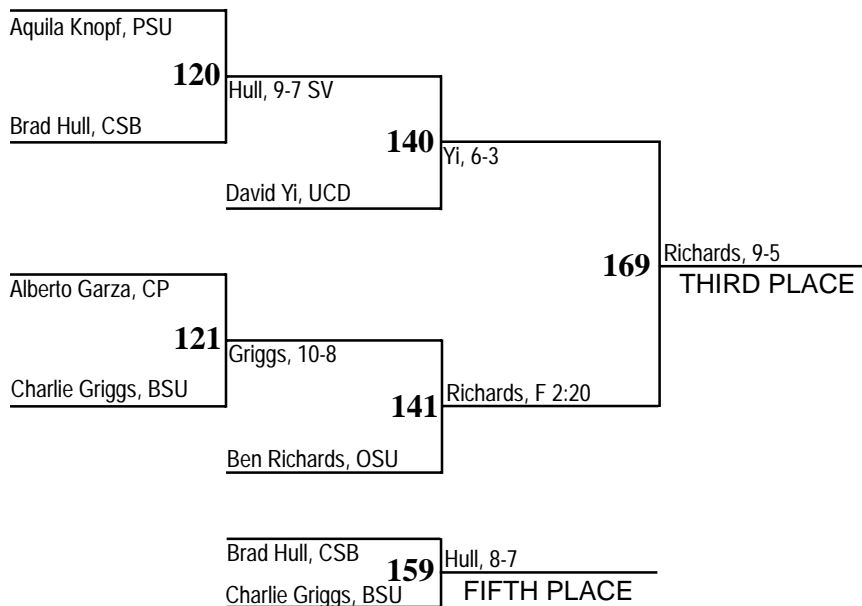

1999 Pacific-10 Conference Wrestling Championships

Burnham Pavilion • Stanford University • February 27-28

SATURDAY 12:00 P.M.
PIGTAILS AND QUARTERFINALS

SATURDAY 7:00 P.M.
SEMIFINALS

SUNDAY 6:00 P.M.
FINALS

SATURDAY 7:00 P.M.
SEMIFINALS

SUNDAY 6:00 P.M.
FINALS

133 pounds

Pacific-10 Wrestle-backs

SATURDAY 7:00 P.M.

SUNDAY 12:00 P.M.

SUNDAY 6:00 P.M.

1999 Pacific-10 Conference Wrestling Championships