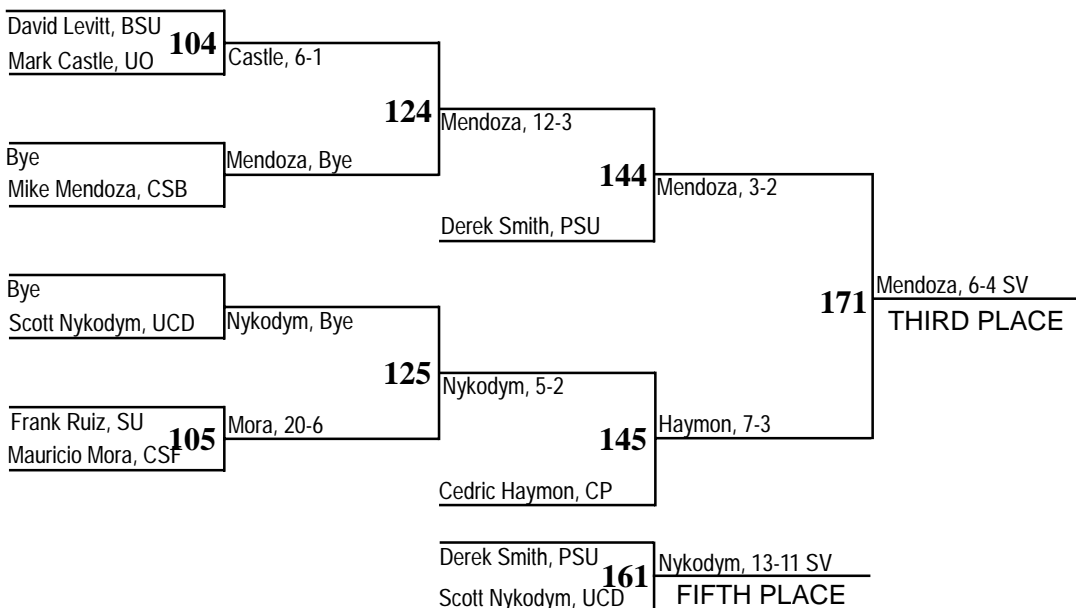

SATURDAY 7:00 P.M.

SUNDAY 12:00 P.M.

SUNDAY 6:00 P.M.