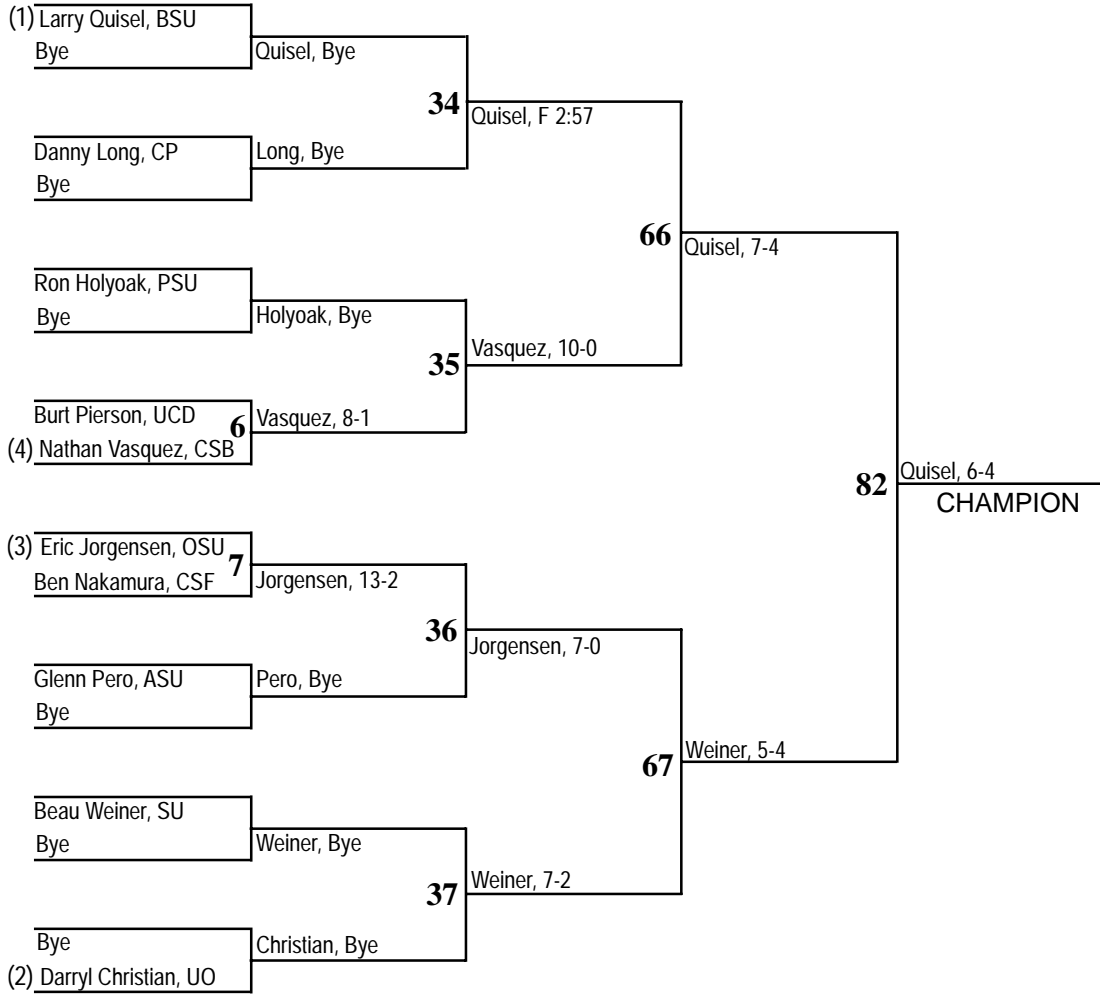

Pacific-10 Wrestle-backs