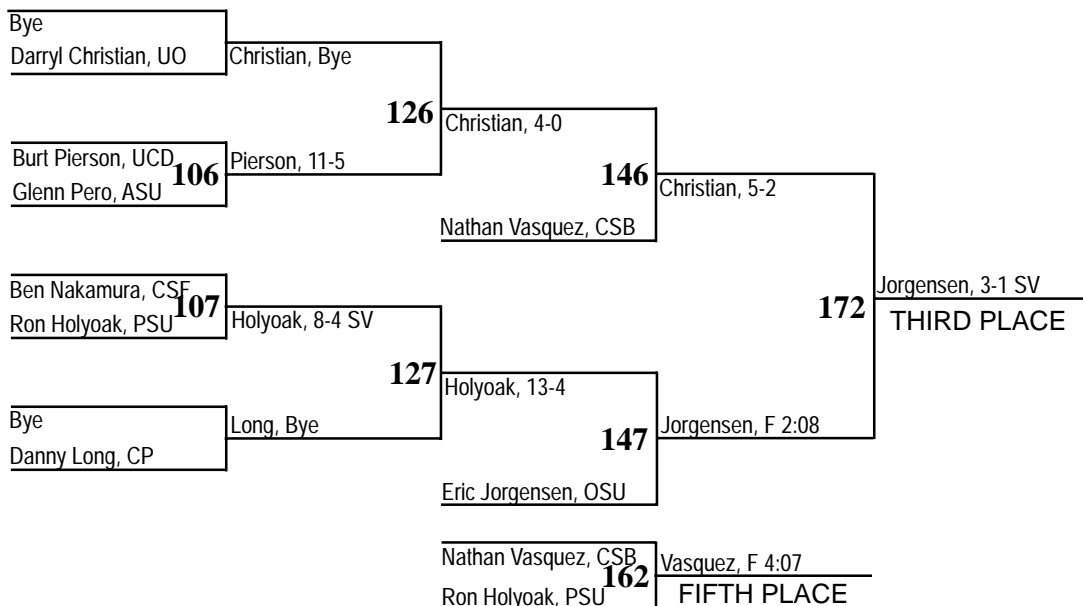

SATURDAY 7:00 P.M.

SUNDAY 12:00 P.M.

SUNDAY 6:00 P.M.