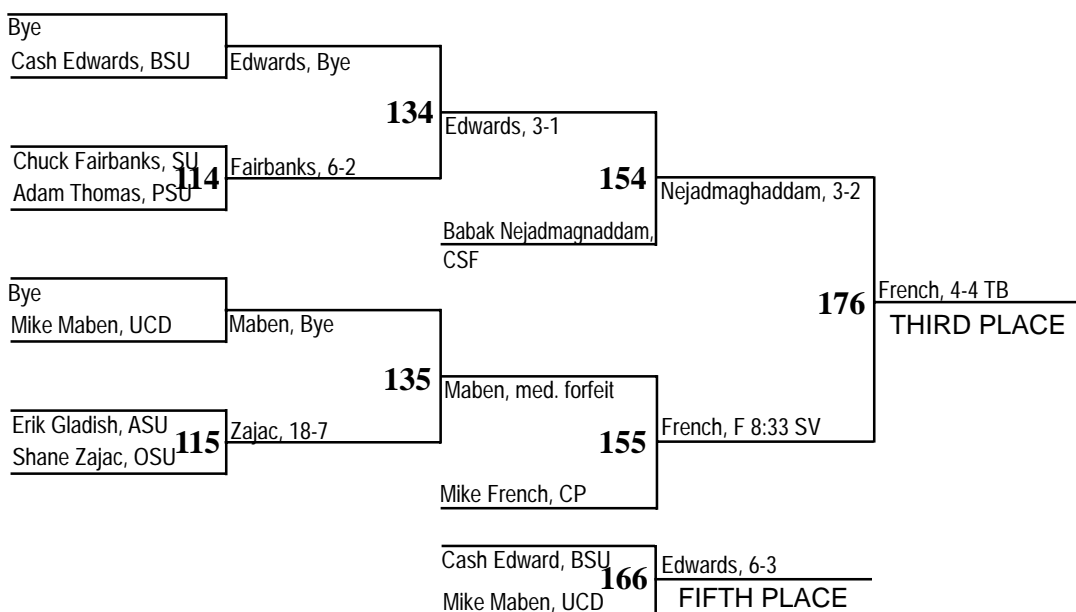

Burnham Pavilion • Stanford University • February 27-28

SATURDAY 12:00 P.M.
PIGTAILS AND QUARTERFINALS

SATURDAY 7:00 P.M.
SEMIFINALS

SUNDAY 6:00 P.M.
FINALS

197 pounds

Pacific-10 Wrestle-backs

SATURDAY 7:00 P.M.