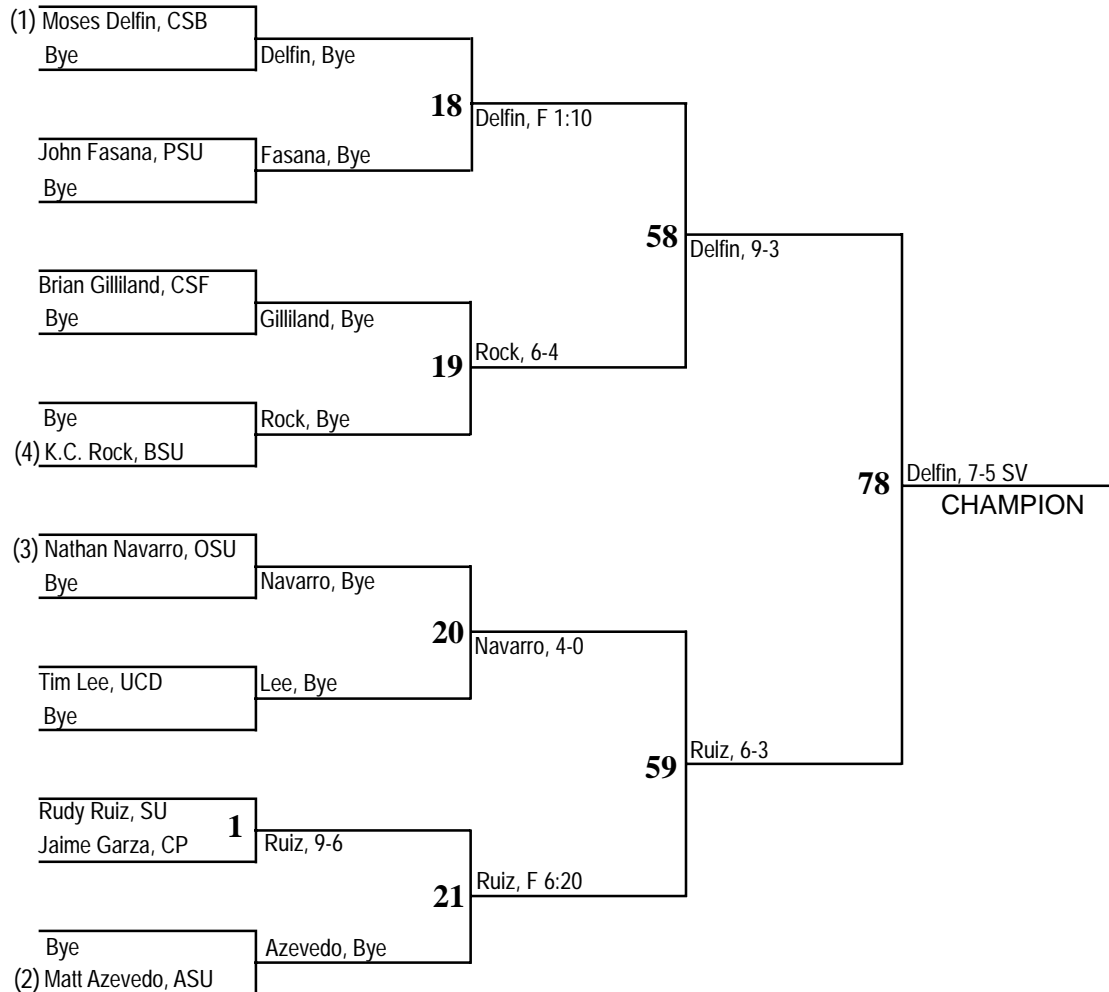

Pacific-10 Wrestle-backs