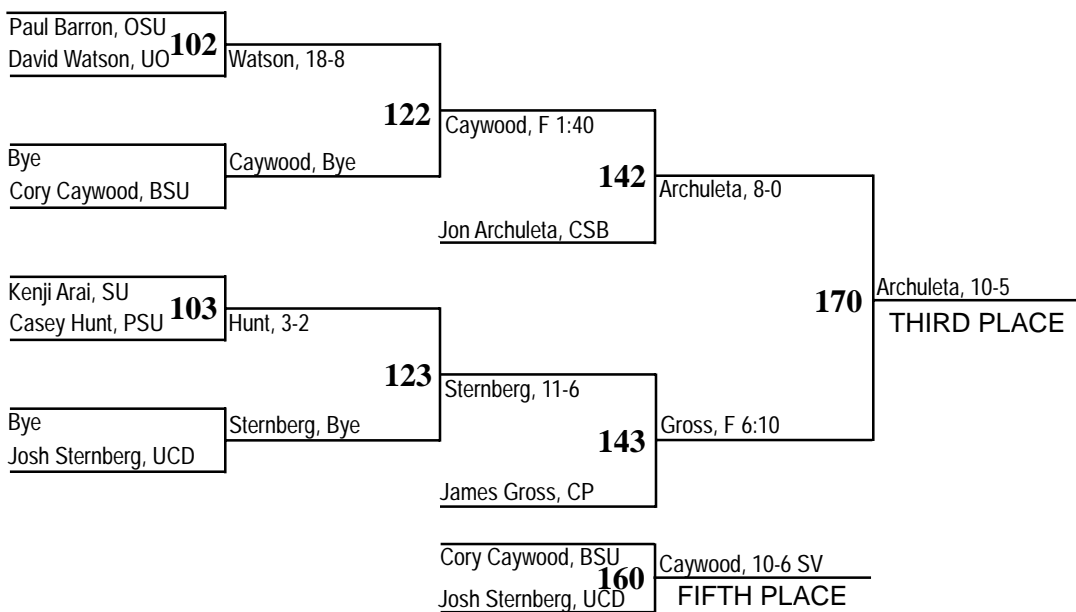

SATURDAY 7:00 P.M.

SUNDAY 12:00 P.M.

SUNDAY 6:00 P.M.