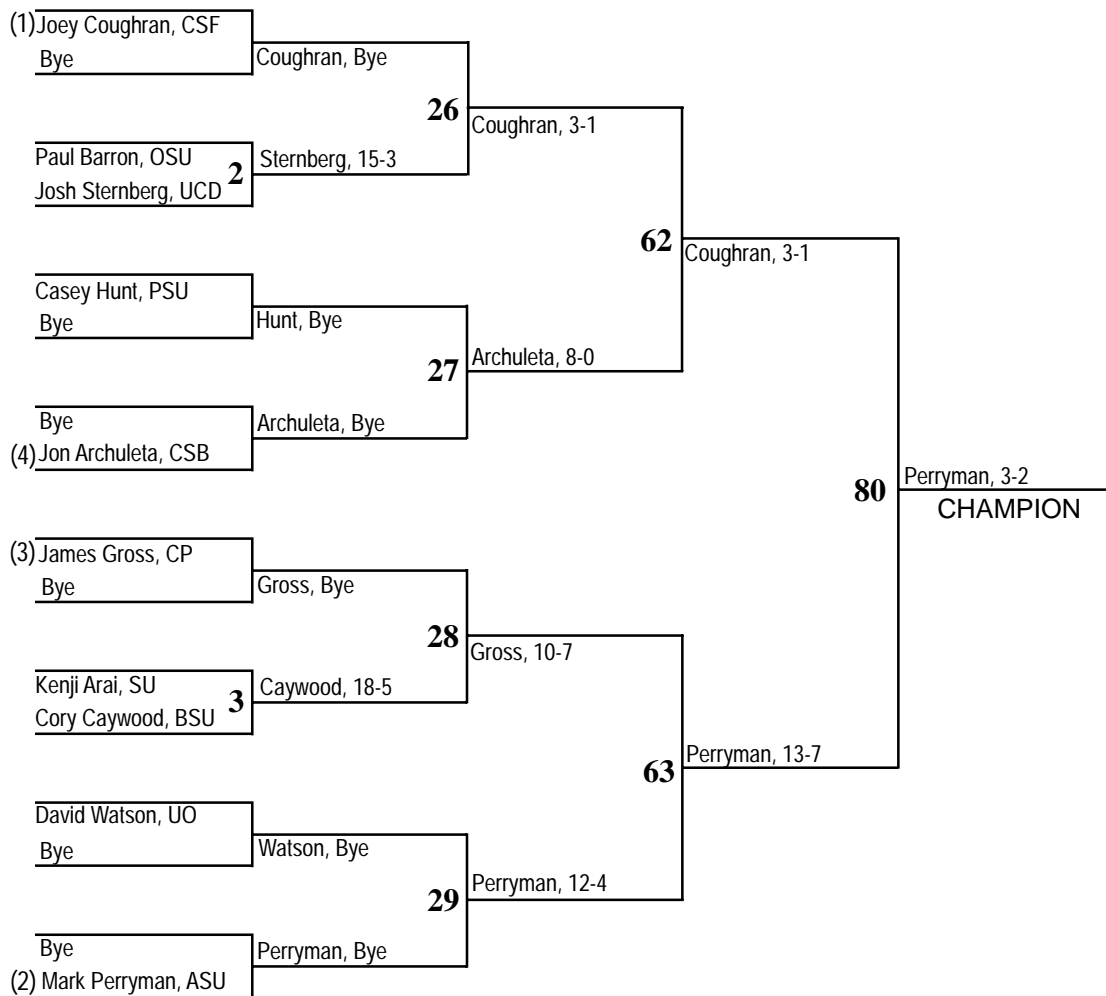

Pacific-10 Wrestle-backs