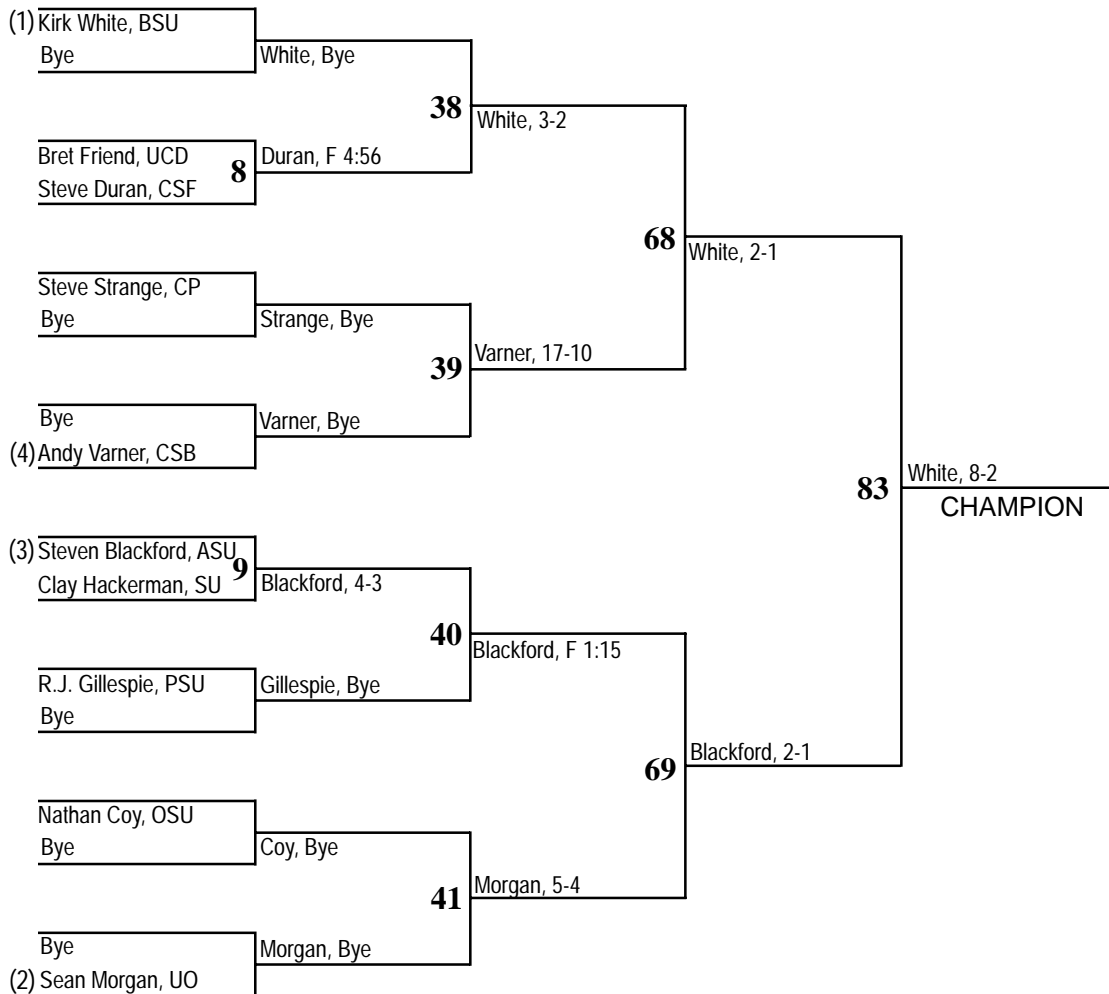

165 pounds

Pacific-10 Wrestle-backs