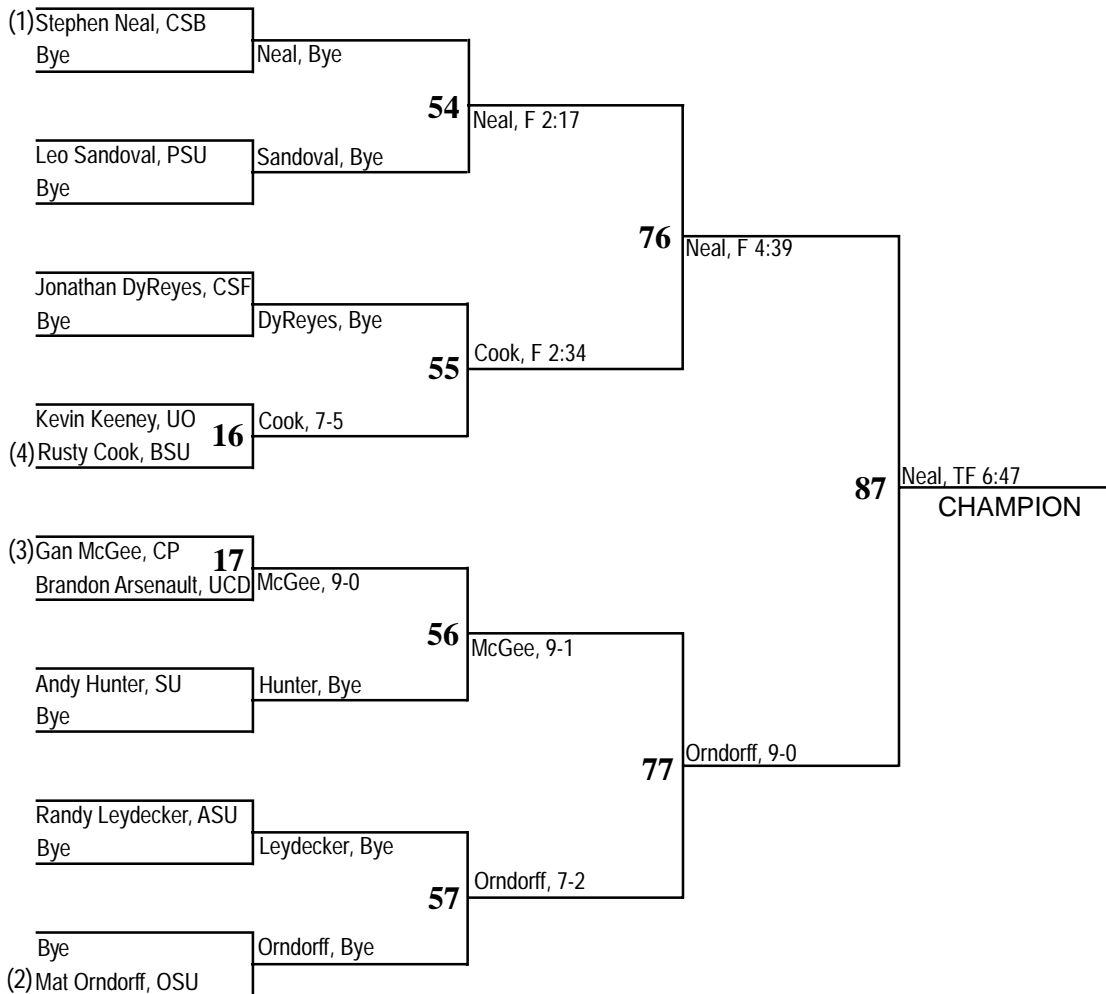

285 pounds

Pacific-10 Wrestle-backs