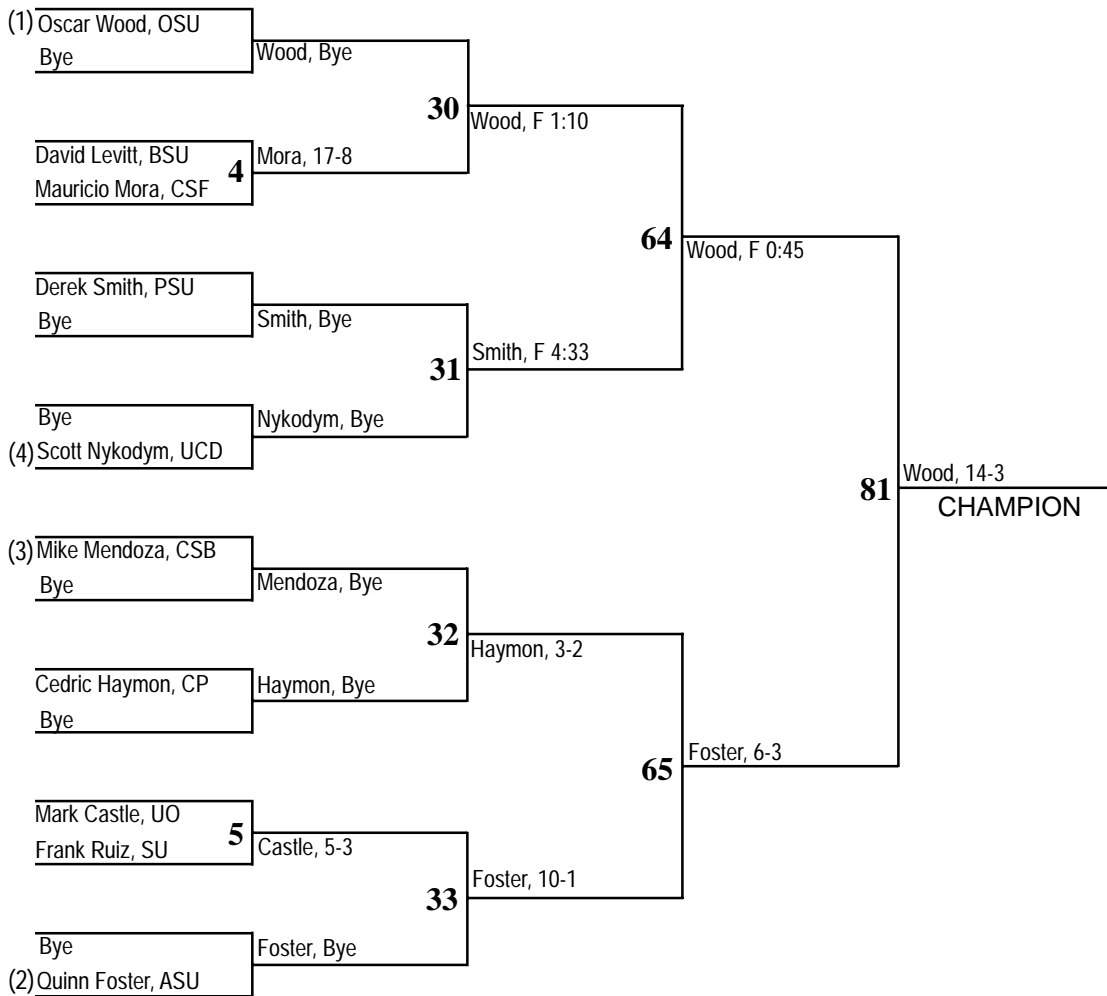

Pacific-10 Wrestle-backs