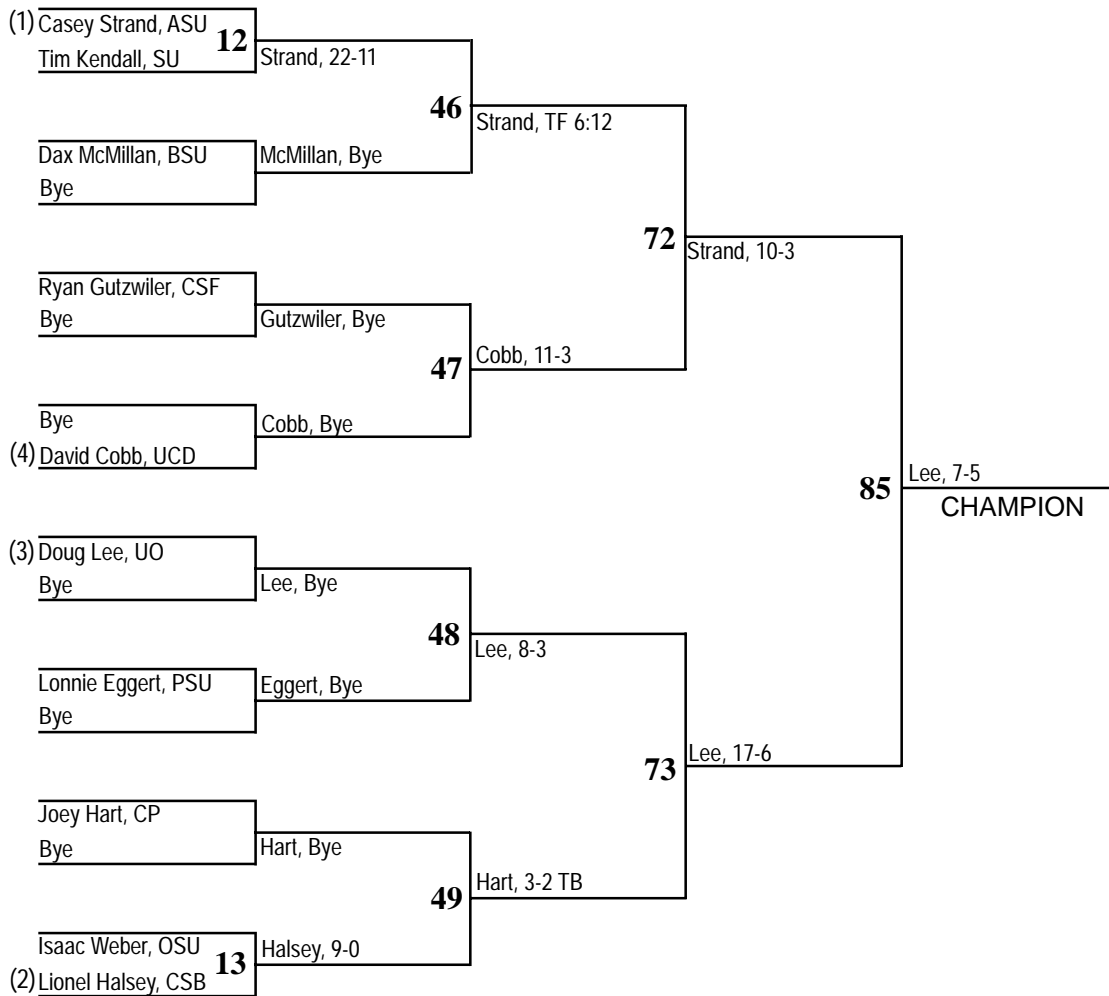

184 pounds

Pacific-10 Wrestle-backs