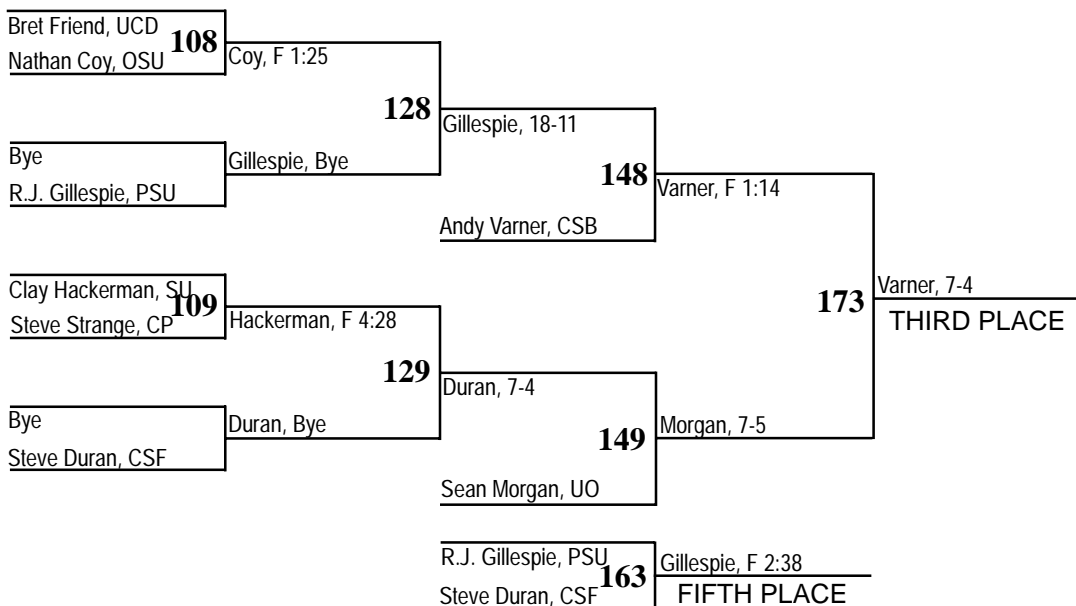

SATURDAY 7:00 P.M.

SUNDAY 12:00 P.M.

SUNDAY 6:00 P.M.