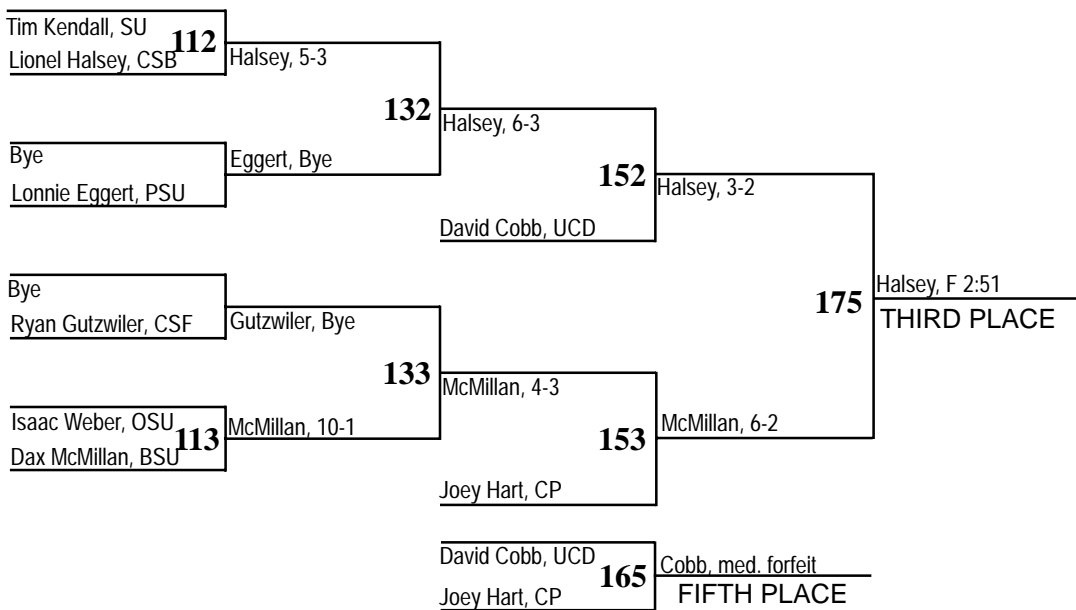

SATURDAY 7:00 P.M.
SEMIFINALS

SUNDAY 6:00 P.M.
FINALS

184 pounds

Pacific-10 Wrestle-backs

SATURDAY 7:00 P.M.

SUNDAY 12:00 P.M.

SUNDAY 6:00 P.M.

1999 Pacific-10 Conference Wrestling Championships